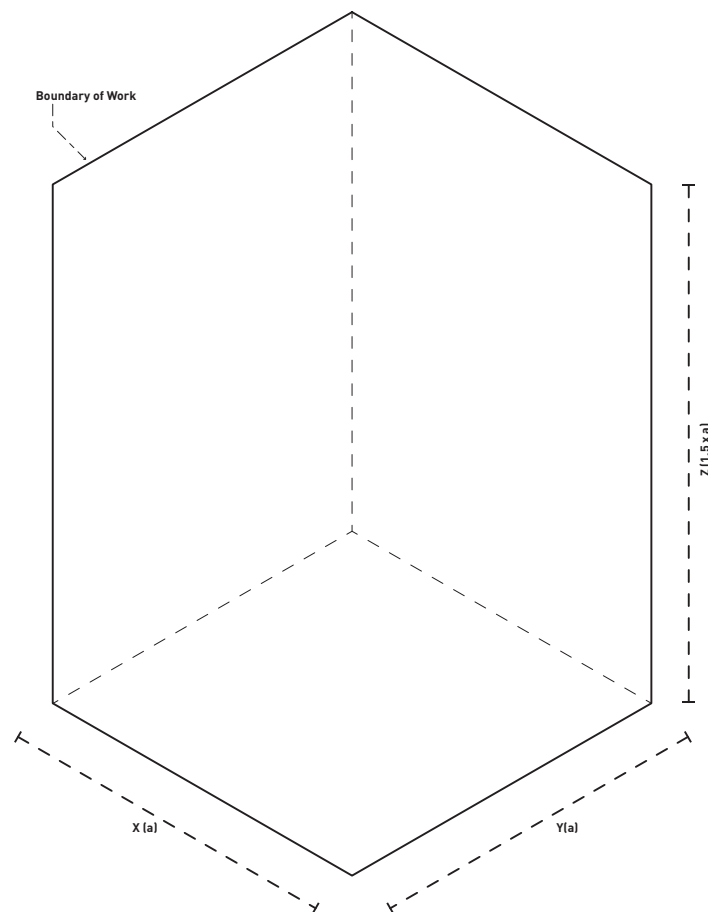

GBBN

DESIGN ISSUES SERIES

SCREEN TIME

Submissions...

Want to see your artwork come to life both digitally on Instagram and in real life at one of the DIS exhibits? Submit your work to gbbnmedia@gbbn.com by **Friday, August 30th at 1 pm (EST)**.

Your entry should include:

- Your name
- Instagram @handle (if applicable)
- Submission title, and caption (limit 250 characters, 15 hashtags)

Then, watch our Instagram page [@gbbnarchitects](https://www.instagram.com/gbbnarchitects) for a chance to see your artwork posted as well as more information about the events coming to a city near you!

Template:

About DIS:

GBBN's annual Design Issues Series DIS is a collaborative exhibition between GBBN's US offices. Each year the goal of DIS is to step back, take notice, and explore a specific design issue in a new light and foster lively and creative public discourse. By overlapping architecture and community, DIS seeks to grow a culture of design.