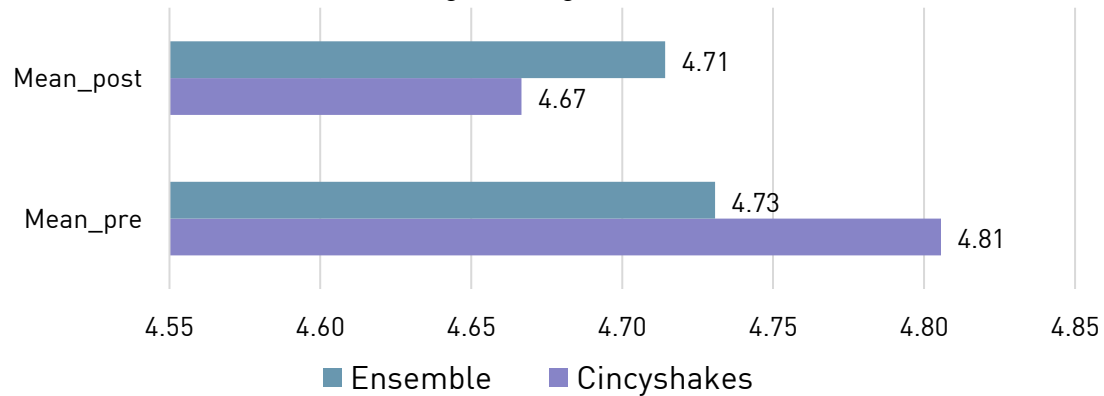

Average Rating Score

Tripadvisor

Mean rating scores post the opening of new facility decreased by 2.9% for Cincinnati Shakespeare Company and 0.8% for Ensemble Theatre.

The number of 5-star ratings increased by 6.1% for Cincinnati Shakespeare Company while decreased by 11.9% for Ensemble Theatre.

Data source: Tripadvisor, a 5-star rating scale. 2012-2022

Ensemble Theatre re-opening on October 9th, 2017; Cincinnati Shakespeare Company grand opening date: September 8, 2017

Cincinnati Shakespeare (Cincyshakes) $N=127$; Ensemble $N=41$; Total $N=168$