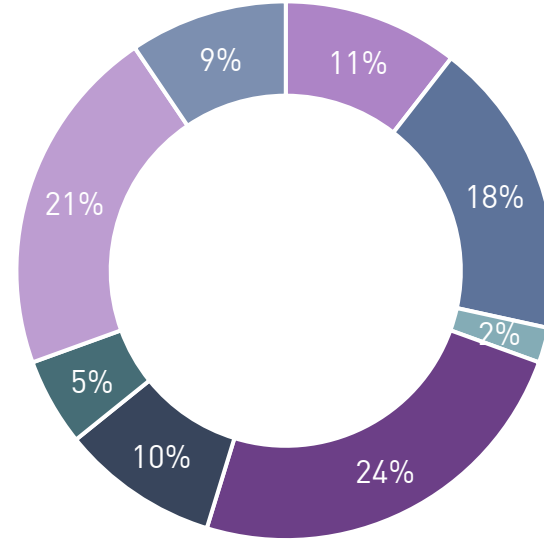

Ensemble Image Themes

1. Architectural Pre-Renovation
2. Architectural Post-Renovation
3. Selfie or People Photo
4. Stage and Set
5. Actor and Show
6. Poster or Banner
7. Tickets or Broucher
8. Other