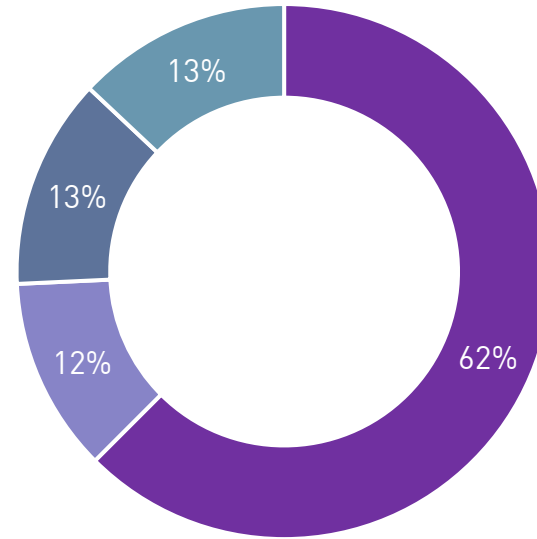

Cincyshakes Image Themes

1. Design Related Post-Renovation
2. Stage, Set, and Seat
3. Tichets or Broucher
4. Other

Data source: Yelp Review Images, a 5-star rating scale. 2012-2022

Cincinnati Shakespeare (Cincyshakes) Imagery Comments $N=408$; Ensemble Imagery Comments $N=95$; $Total=503$