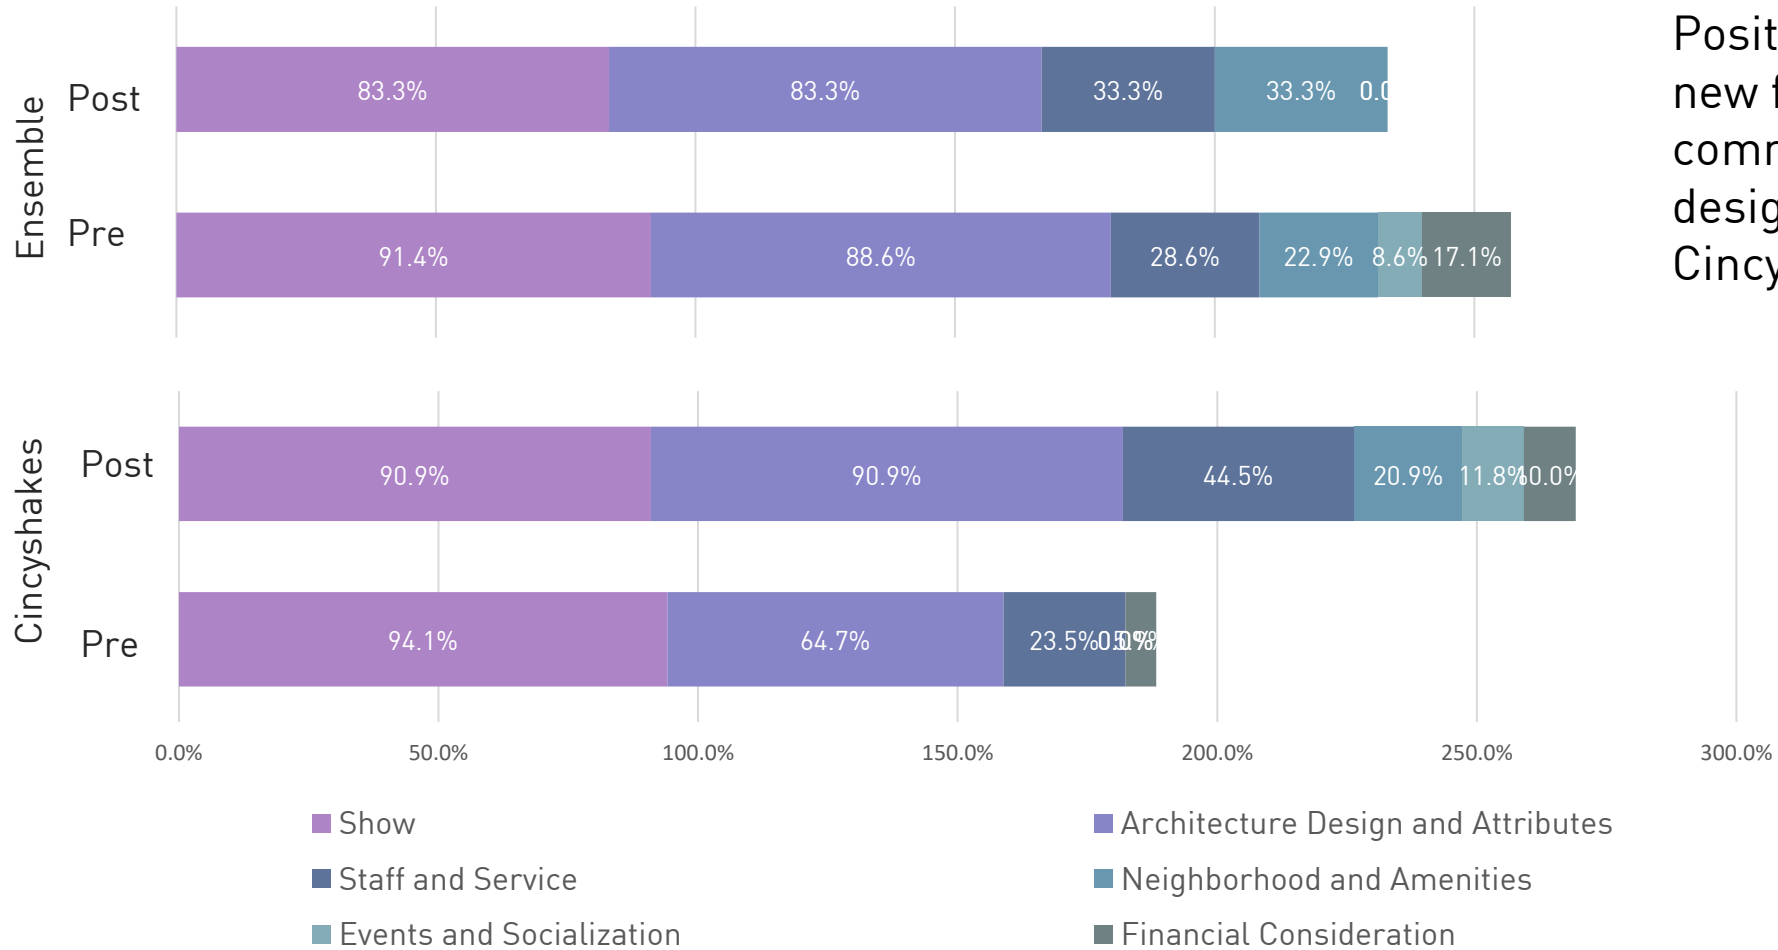

## Yelp Thematic Analysis

Positive impression about the new facility and increased comments about architecture design/attributes (26.2%) for Cincyshakes.