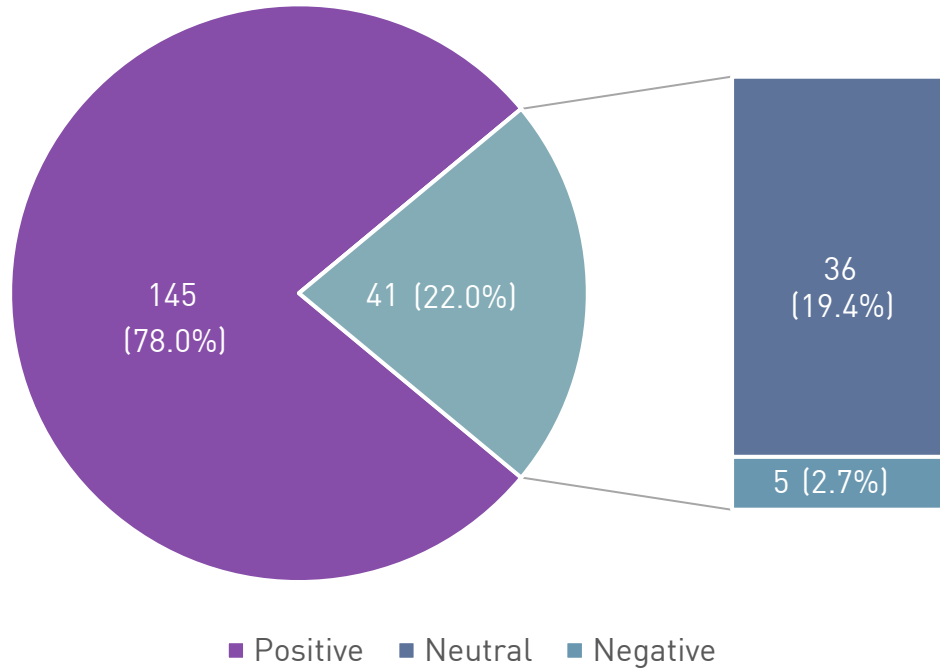

Yelp Review Negative-Neutral Sentiment

Cincyshakes and Ensemble

Data source: Yelp Review, a 5-star rating scale. 2012-2022

Cincinnati Shakespeare (Cincyshakes) Text Comments $N=136$; Ensemble Text Comments $N=50$; Total = 186