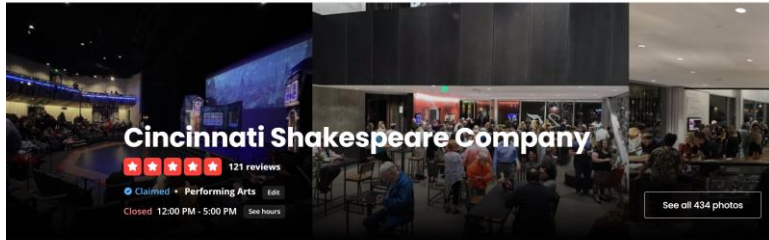

Ensemble Theatre Cincinnati

4.9 ★★★★★ 125 reviews

Performing arts theater

Directions

Save

Nearby

Send to phone

Share

1127 Vine St, Cincinnati, OH 45202

ensemblecincinnati.org

(513) 421-3555

4F5P+63 Cincinnati, Ohio

Send to your phone

Add a label

For Businesses Write a Review

Restaurants Home Services Auto Services More