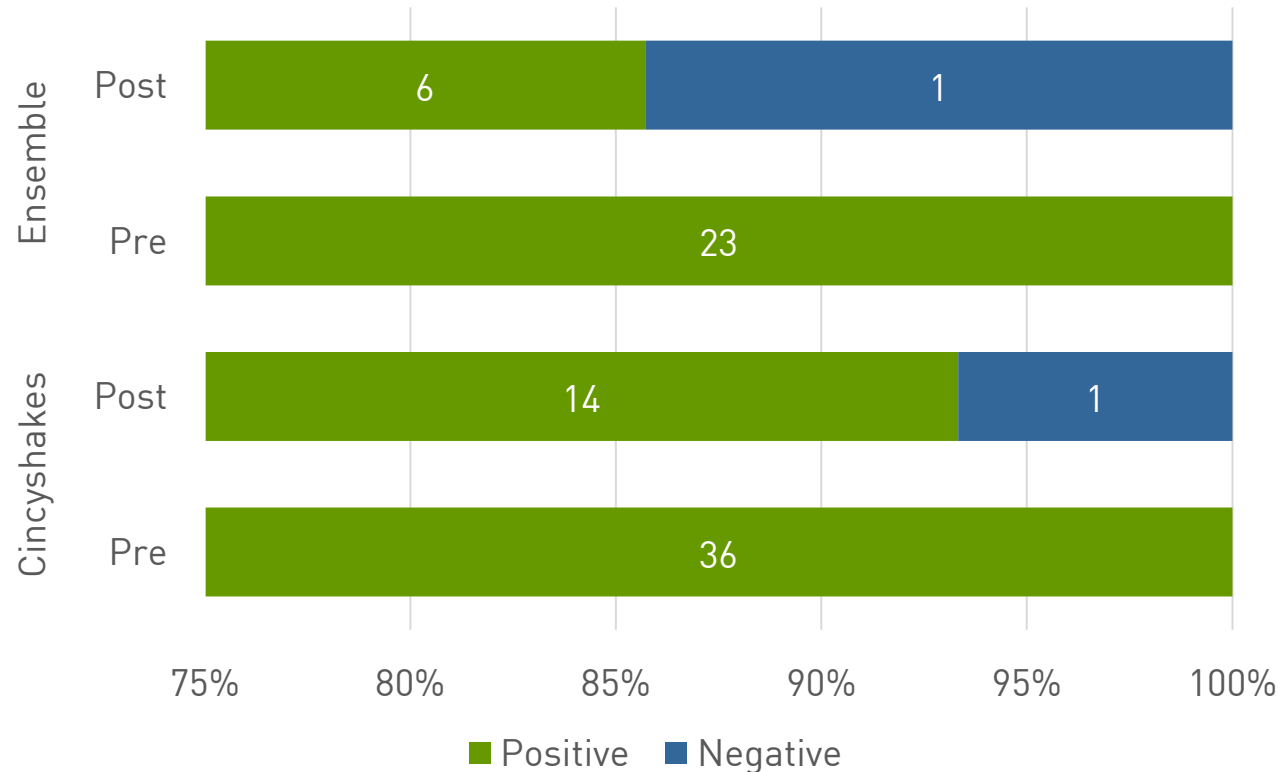

Tripadvisor Sentiment Analysis

“...But the play - Alice in Wonderland was highly disappointing.”

“The transition between pre-covid and post-covid has been detrimental and hilarious. Directors, choreographers, lighting... everything has slipped into amateur hour.”

Data source: Tripadvisor Review, a 5-star rating scale. 2012-2022

Cincinnati Shakespeare (Cincyshakes) Text Comments $N = 51$ ($Pre = 36$, $Post = 15$); Ensemble Text Comments $N = 31$ ($Pre = 24$, $Post = 7$); $Total = 82$