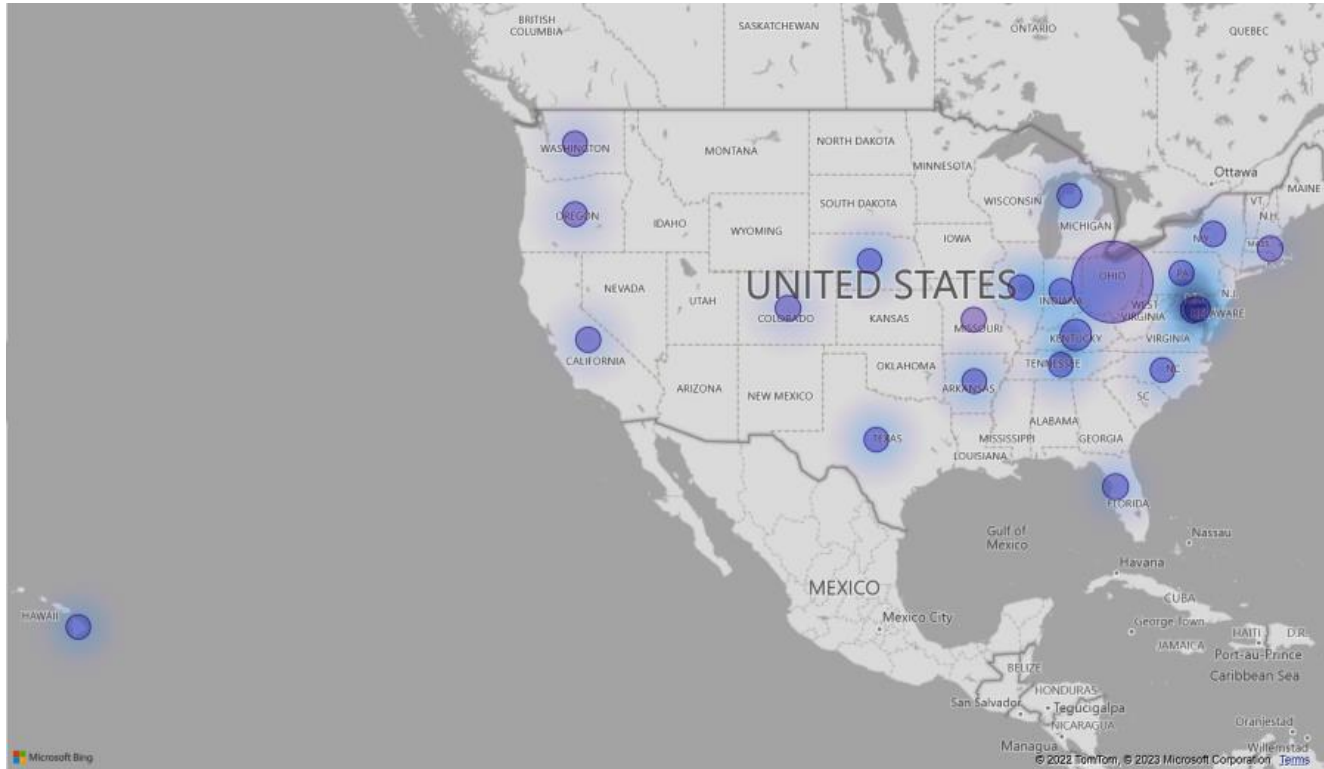

Attracting Audiences from Local to National Geolocations

Reviewers' rating by state. Bubble size indicates the count of ratings; Color intensity indicates the average rating scores ranging from low (light blue) to high (dark blue).

Cincyshakes Post		
State	Mean Rating	Count
AR	5.00	1
DC	5.00	2
FL	5.00	3
HI	5.00	1
IL	5.00	1
MA	5.00	2
MO	5.00	1
NE	5.00	1
TN	5.00	1
TX	5.00	1
WA	5.00	1
OH	4.87	87
KY	4.75	12
CA	4.67	3
IN	4.50	2
PA	4.50	2
CO	4.00	1
Total	4.85	122

Ensemble Post		
State	Mean Rating	Count
IL	5.00	1
MD	5.00	2
OH	4.71	7
KY	3.50	2
Total	4.58	12

Data source: Yelp and Tripadvisor, 2012-2022, domestic audiences, data without valid geolocation information has been removed
Ensemble Theatre re-opening on October 9th, 2017; Cincinnati Shakespeare Company grand opening date: September 8, 2017
Cincinnati Shakespeare (Cincyshakes) $N=171$ (Pre = 49, Post = 122); Ensemble $N= 69$ (Pre = 57, Post = 12); Total $N= 240$