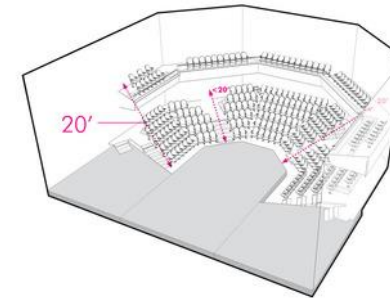

## NEW THEATER

- Distance to Stage:  $\leq 20$  Ft.
- Capacity: 250 People