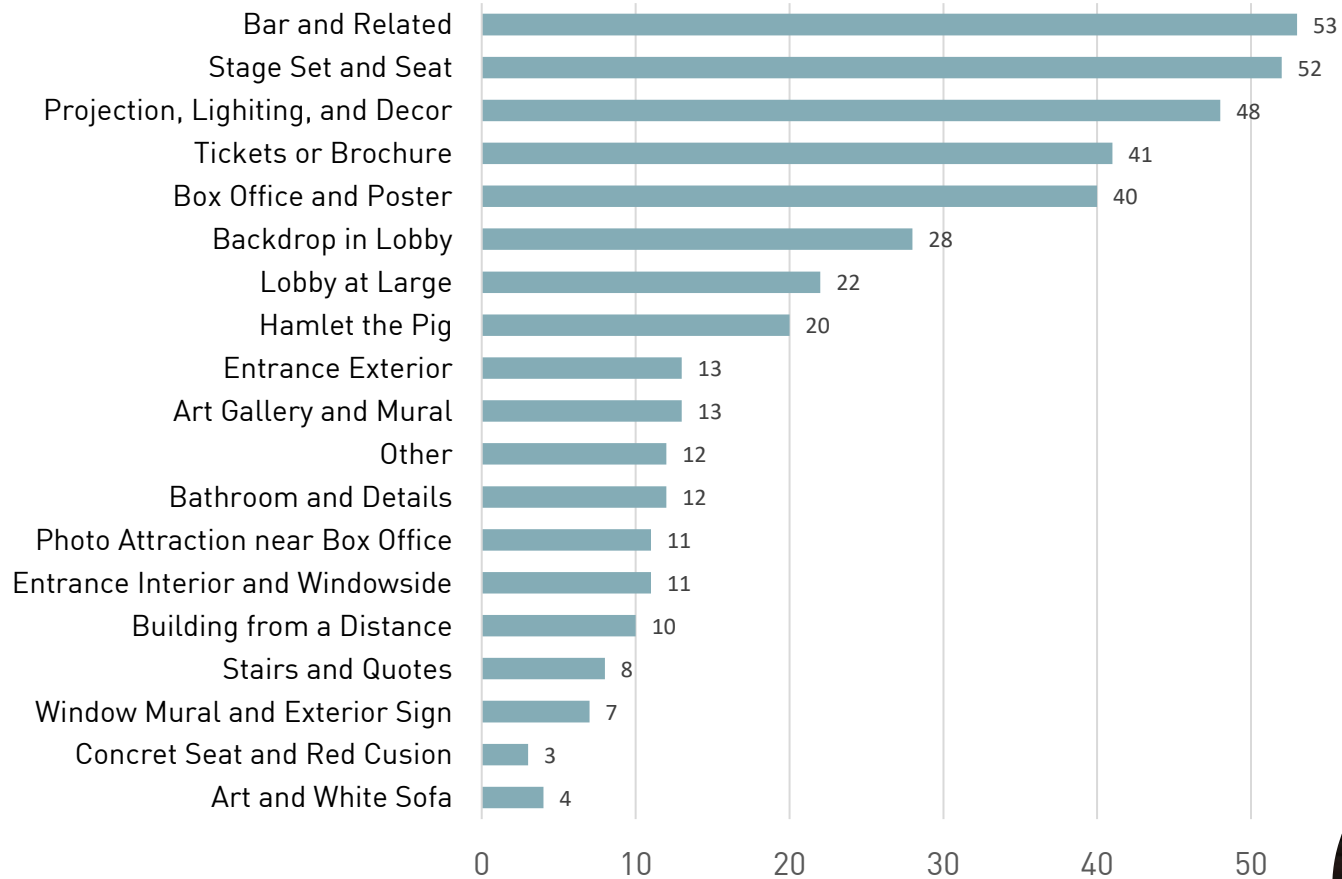

### Ensemble Image Themes

- 1. Architectural Pre-Renovation
- 2. Architectural Post-Renovation
- 3. Selfie or People Photo
- 4. Stage and Set
- 5. Actor and Show
- 6. Poster or Banner
- 7. Tickets or Broucher
- 8. Other

### Cincyshakes Image Themes

- 1. Design Related Post-Renovation
- 2. Stage, Set, and Seat
- 3. Tichets or Broucher
- 4. Other

Data source: Yelp Review Images, a 5-star rating scale. 2012-2022

Cincinnati Shakespeare (Cincyshakes) Imagery Comments  $N=408$ ; Ensemble Imagery Comments  $N=95$ ;  $Total=503$

Topmost frequentations in public spaces