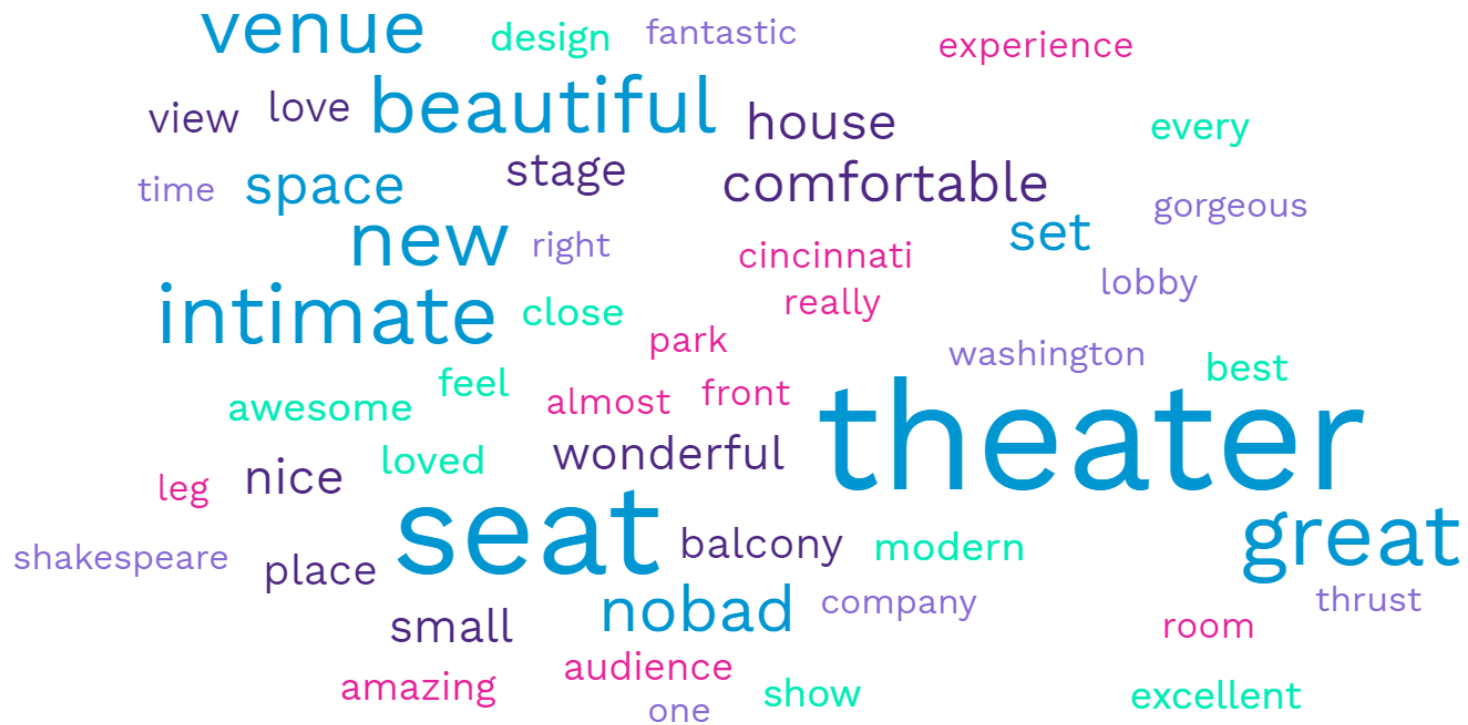

Google Review Text Comments

Architecture Design and Attributes Word Clouds

Topmost word frequency

Frequency	Word (Pre)	Frequency	Word (Post)
4	theater	76	theater
4	intimate	61	seat
4	set	36	great
4	new	33	intimate
3	wonderful	31	new
		30	beautiful
		29	venue
		21	no bad
		16	space
		15	set
		15	comfortable

Cincyshakes (Post)