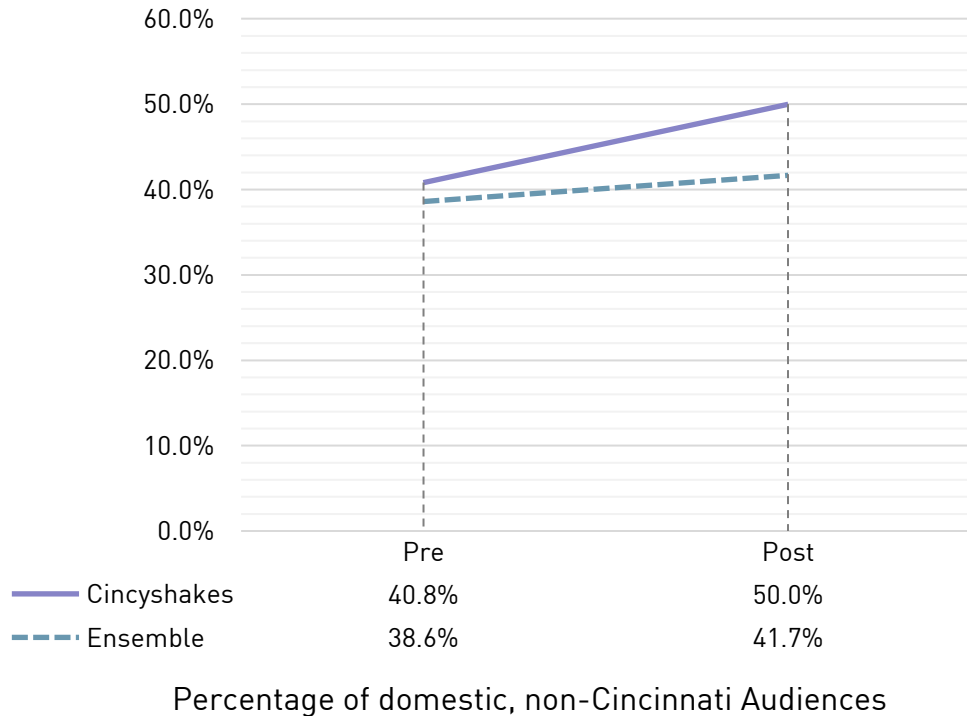

Attracting Audiences Outside Cincinnati

Since moving to the new facility, CSC has attracted more audiences outside the city of Cincinnati as a local attraction, with a significant improvement of 22.5%.

Ensemble has an 8.0% increased non-local audiences since the opening of the renovated facility.