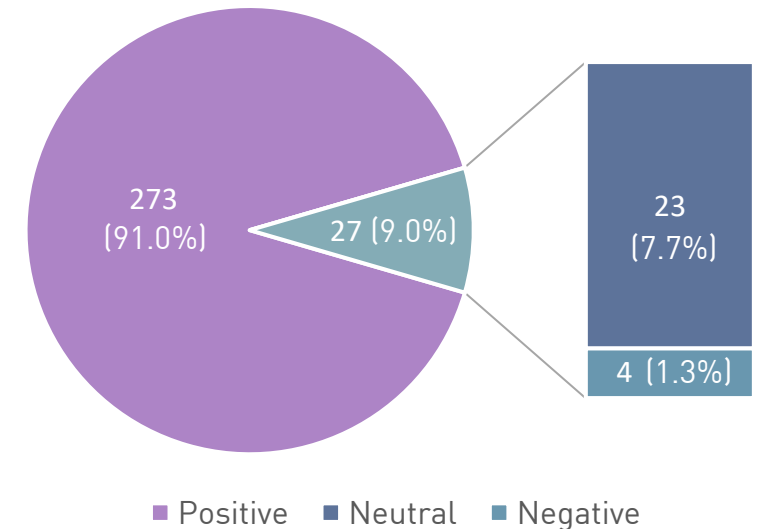

Google Review Negative-Neutral Sentiment

Cincyshakes and Ensemble

Negative (1-3 Star Rating)	Theater	Example Quote
Staff/Service	Cincyshakes	"The play itself was petty good but the service was awful. The employees were very rude to me and my fellow attendees. I was very disappointed."
Show/Play	Ensemble	"The actors are first rate. Currently playing A Doll's House Part 2 which is the worst play we've ever seen...Spend your $110 on something else."
Neighborhood Safety	Cincyshakes	"Very nice facility and the performances are well done. However, there is a complete lack of security for your vehicle in the area. Multiple nextdoor were broken into and one was stolen. Recommend using a ride service to access instead of bringing your personal vehicle."
Financial Consideration	Ensemble	"The theater itself is expensive but very nice..."