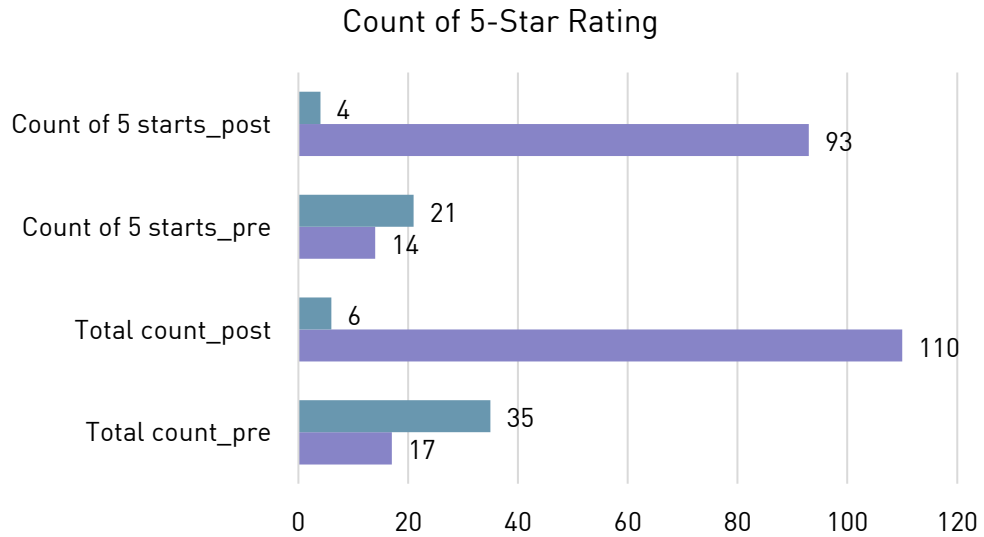

Yelp

Mean rating scores post the opening of new facility increased by 0.5% for Cincinnati Shakespeare Company but decreased 0.3% for Ensemble Theatre.

The number of 5-star ratings increased by 2.2% for Cincinnati Shakespeare and increased by 6.7% for Ensemble Theatre.