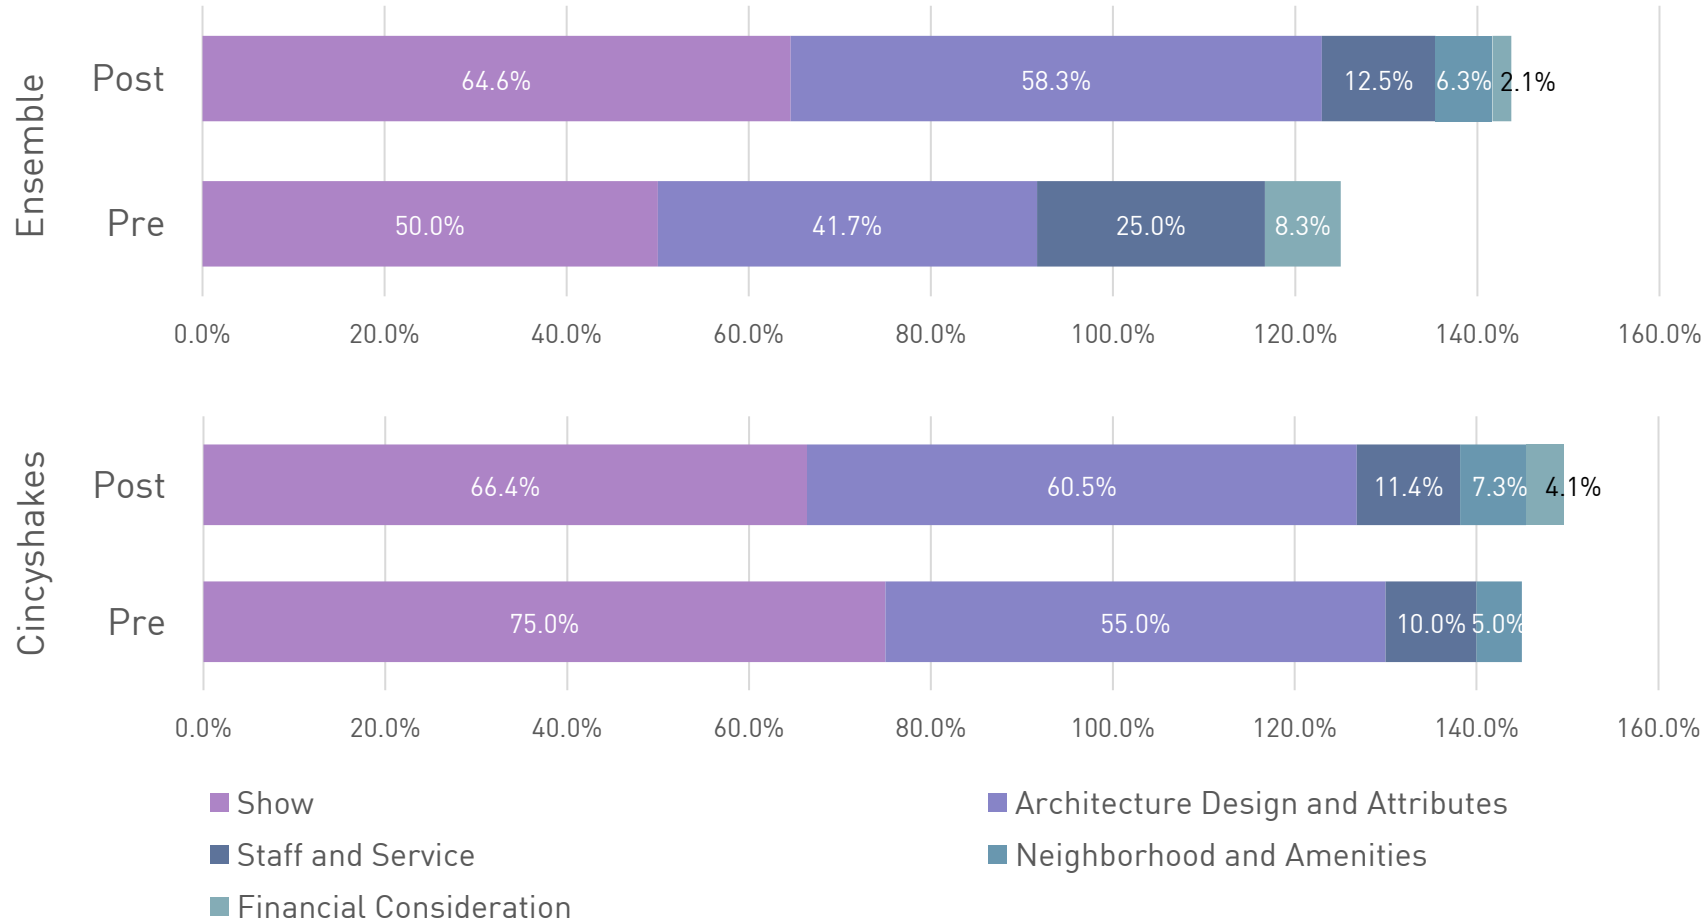

Google Review Text Comments

Thematic Analysis

Positive impression about the new facility and increased comments about architecture design/attributes for Ensemble (16.6%) and Cincyshakes (5.5%) theaters.

Architecture design contributes to a holistic theater experience.