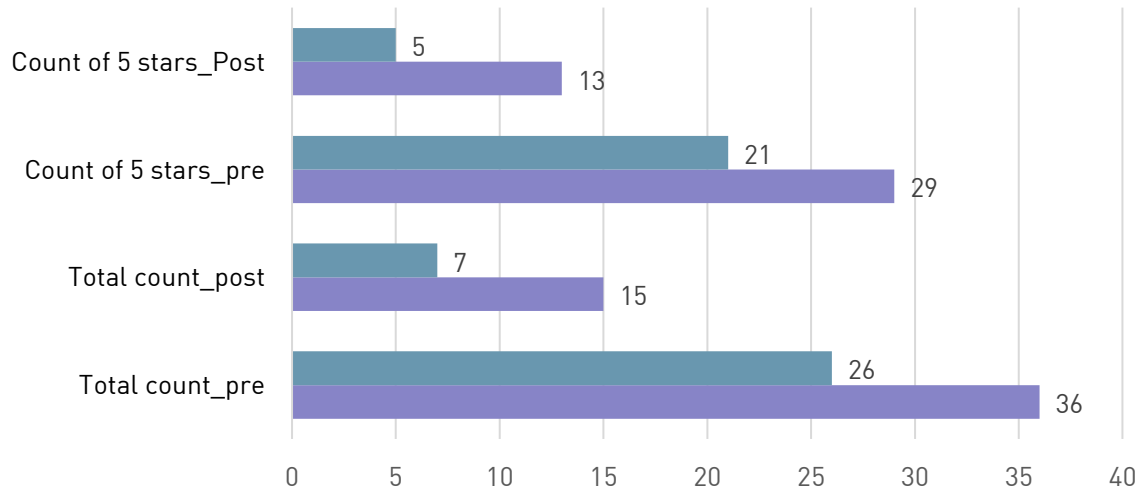

Count of 5-Star Rating