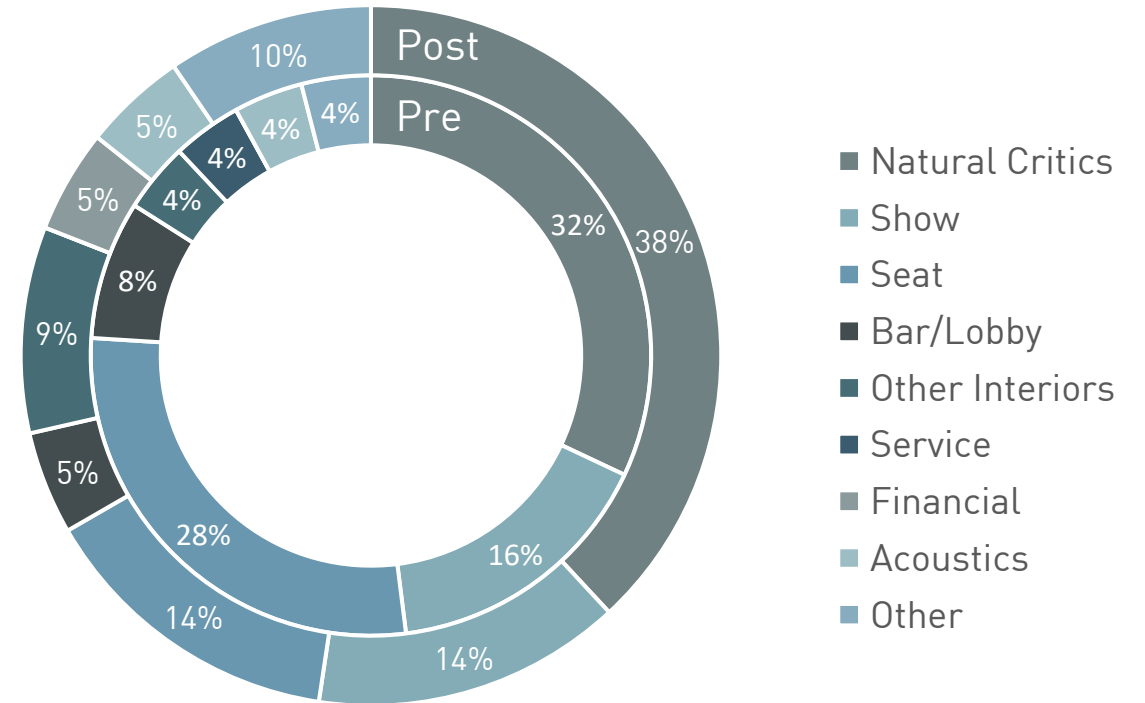

Yelp Review Negative-Neutral Sentiment

Cincyshakes and Ensemble

Data source: Yelp Review, a 5-star rating scale. 2012-2022

Cincinnati Shakespeare (Cincyshakes) Text Comments $N=136$; Ensemble Text Comments $N=50$; Total = 186