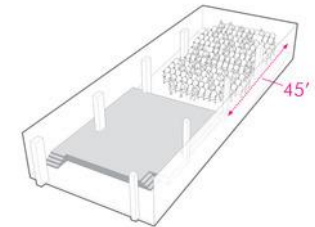

## NEW THEATER

- Distance to Stage:  $\leq 20$  Ft.
- Capacity: 250 People