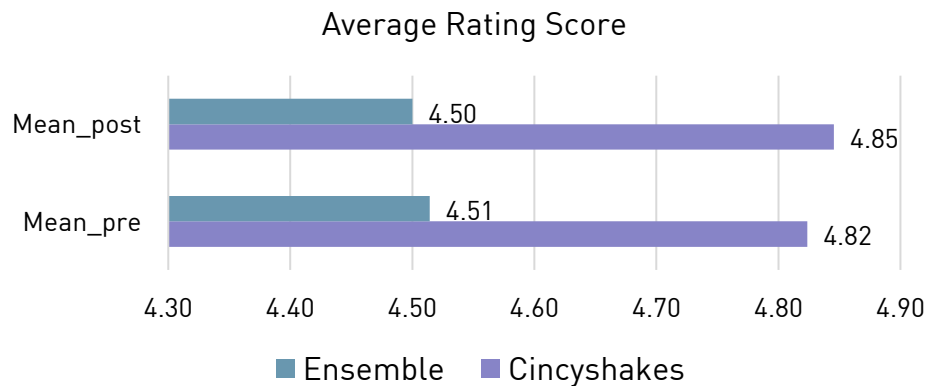

Data source: Yelp, a 5-score rating scale. 2012-2022

Ensemble Theatre re-opening on October 9th, 2017; Cincinnati Shakespeare Company grand opening date: September 8, 2017

Cincinnati Shakespeare (Cincyshakes) $N=51$; Ensemble $N=31$; Total $N=82$